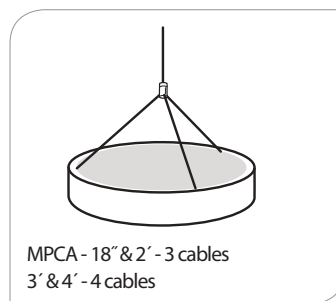

MOUNTING CABLES

Prudential Ltg. reserves the right to change design specifications or materials without notice. Please visit prulite.com for most current data.
© 2015 All rights reserved – All products manufactured at: Prudential Ltg. 1774 E. 21st Street, Los Angeles, CA 90058