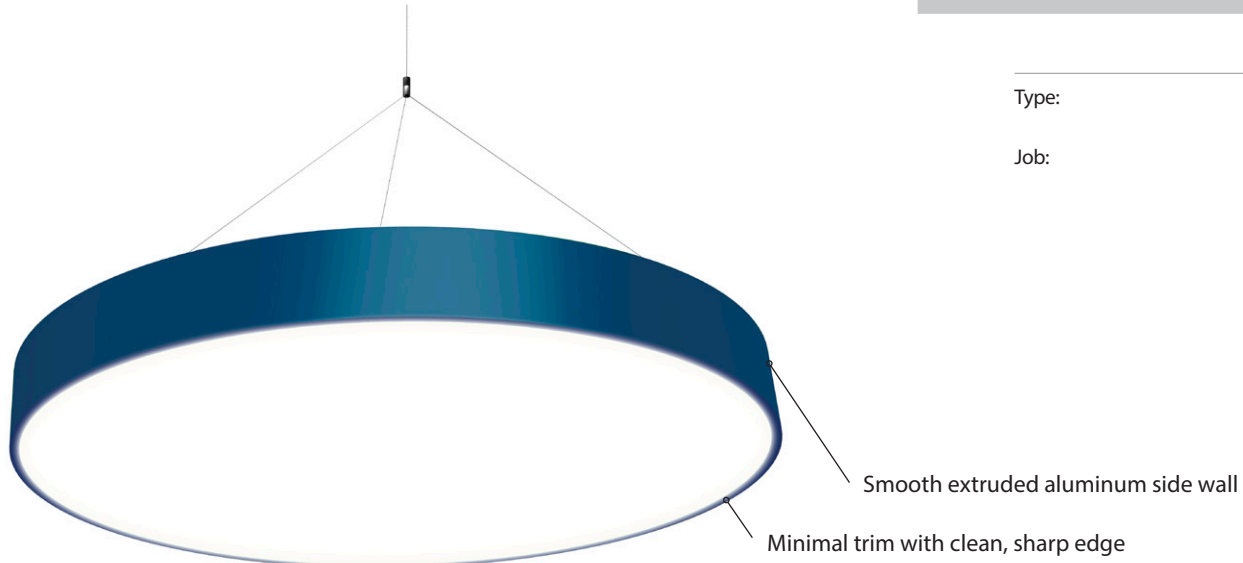

P4000 Sky | Pendant & Surface

PRUDENTIAL LTG.

PRULITE.COM 213.746.0360

Type:

Job:

A sharper, Euro version of our P3900.

Four decades after launching our Sky Oculus P3900 we launched a sleeker, more bold and modern big round. Often specified in one of our twenty one premium colors (no set-up fee).