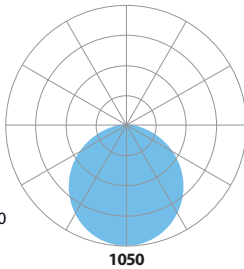

P4000 Sky | Pendant & Surface

PRUDENTIAL LTG.

PRULITE.COM 213.746.0360

PHOTOMETRICS

P4020-2BX39W-PRA-YGW

Report # LSI15521

D=100.0% I=0.0%

Spacing Criteria:

Along 1.3, Across 1.3

2964 Delivered Lumens

67 Input Watts

Zonal Lumen Summary:

0-90 51.95 100.00

90-180 0.00 0.00

Efficiency = 52%

Candlepower Summary