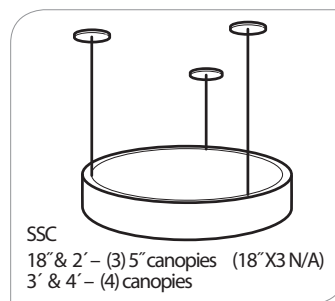

MOUNTING CABLES

Prudential Ltg. reserves the right to change design specifications or materials without notice. Please visit prulite.com for most current data.
© 2015 All rights reserved – All products manufactured at: Prudential Ltg. 1774 E. 21st Street, Los Angeles, CA 90058