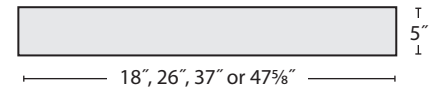

A sharper, Euro version of our P3900.

Four decades after launching our Sky Oculus P3900 we launched a sleeker, more bold and modern big round. Often specified in one of our twenty one premium colors (no set-up fee).

P4020-2BX39W-PRA-YGW
2964 Delivered Lumens
67 Input Watts

52%
EFFICIENCY

SERIES	LAMP ROWS	SHIELDING	COLOR/ FINISH	DISTRIBUTION	CIRCUIT- ING	VOLTAGE	MOUNTING	CEILING SYSTEMS	OPTIONS
P4018 18" Dia. (11 lbs)	3Bx18w	PRA Prismatic Acrylic Lens	TMW Textured Matte White	D1 Direct D9 Semi-Direct (10% uplight, pendant mount only)	SC Single Circuit DC Dual Circuit	120 277 347 UNV (120-277)	SUR Surface Mount MPCA Monopoint Mounting (For 18" & 2' adj. - 9" min. from fixt. to ceiling, for 3' & 4' fixt. adj. 18" from fixt. to ceiling) CA48", 96" or 144" Aircraft Cable (Adjustable) SSC Top-Swivel Stem Mount for Hard Ceilings (Specify length in inches) NOTE: 4018 SUR or MPCA only	X1 Exposed T-Bar X3 Hard Ceiling X6 Slot Grid	EML* Emergency Battery, Low (600-700 delivered lumens) EMH* Emergency Battery, High (1100-1400 delivered lumens) 10THD*** Ballast with < 10% Total Harmonic Distortion B Specific Ballast (Specify manufacturer and catalog number) BSH Longitudinal Body Sway Hanger (Stem-mounting only)
P4020 2' Dia. (22 lbs)	1T8U6 2Bx39w 2Bx55w	WA White Acrylic Lens (Standard)	YGW Gloss White						DM† Dimming (Specify manufacturer, voltage and other requirements) FH Fixture Fusing (Slow blow) RSE*** Rapid- Start Electronic (Biax only) IBC Insulated Braided Cord *Consult factory for diameters < 4' **T8 only †N/A 4018
P4030 3' Dia. (35 lbs)	3T8U6 6T5, T5HO	VWA Convex White Acrylic (1" max drop)	Y Premium Color CC Custom Color NOTE: Top plate is always Gloss White for optical performance						
P4040 4' Dia. (50 lbs)	5T8U6 7T5 T5HO