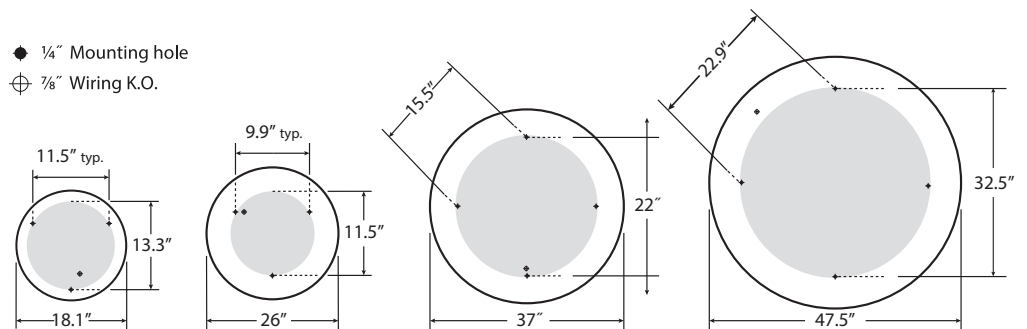

MOUNTING LOCATIONS

- 1/4" Mounting hole
- ⊕ 7/8" Wiring K.O.

Choose from one of our Premium Colors with no set-up fee.

For paint chip samples, please e-mail: info@prulite.com