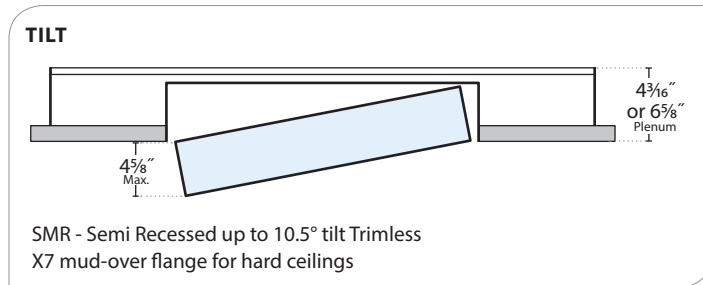

P4000 Sky | Pendant & Surface Semi-Recessed

PRUDENTIAL LTG.

PRULITE.COM 213.746.0360

YSW – Seashell White (Matte)	YCH – Champagne (Metallic)
YSL – Silver (Metallic)	YPE – Pewter (Matte)
YRG – Rain Grey (Gloss)	YSTM – Storm Grey (Matte)
YBK – Black (Matte)	YBB – Black (Semi Gloss)
YSKM – Sky (Matte)	YMB – Military Blue (Matte)
YIB – Interstate Blue (Matte)	YSAM – Sapphire (Matte)
YFGM – Forest Green (Matte)	YBR – Bronze (Matte)
YBY – Boysenberry (Matte)	YSRM – Sunset Red (Matte)
YOR – Orange (Matte)	YDAM – Daffodil (Matte)

MOUNTING LOCATIONS

Choose from one of our Premium Colors with no set-up fee.

For paint chip samples, please email: info@prulite.com

COMPLIMENTARY FIXTURES

Prudential Ltg. reserves the right to change design specifications or materials without notice. Please visit prulite.com for most current data. © 2014 All rights reserved - All products manufactured at: Prudential Ltg. 1774 E. 21st Street, Los Angeles, CA 90058