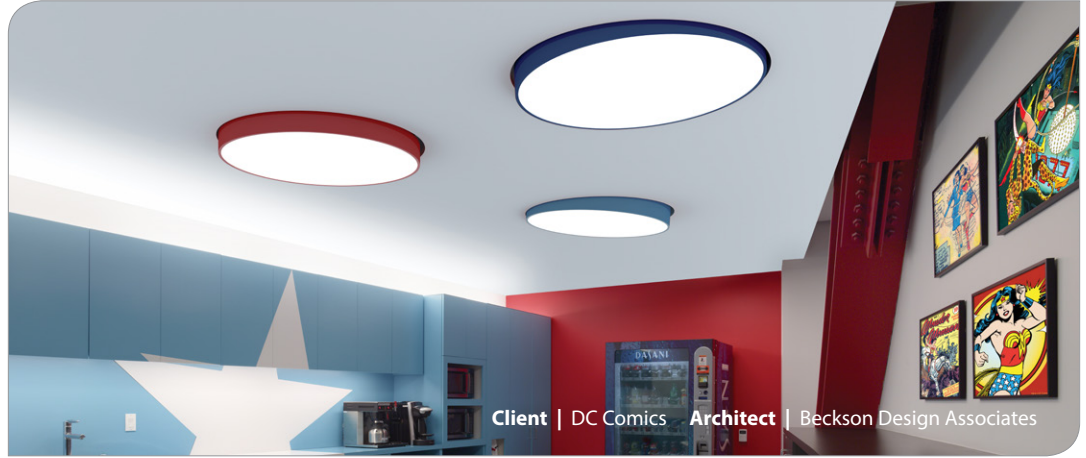

P4000 Sky | Pendant & Surface Semi-Recessed

PRUDENTIAL LTG.

PRULITE.COM 213.746.0360

YSW – Seashell White (Matte)	YCH – Champagne (Metallic)
YSL – Silver (Metallic)	YPE – Pewter (Matte)
YRG – Rain Grey (Gloss)	YSTM – Storm Grey (Matte)
YBK – Black (Matte)	YBB – Black (Semi Gloss)
YSKM – Sky (Matte)	YMB – Military Blue (Matte)
YIB – Interstate Blue (Matte)	YSAM – Sapphire (Matte)
YFGM – Forest Green (Matte)	YBR – Bronze (Matte)
YBY – Boysenberry (Matte)	YSRM – Sunset Red (Matte)
YOR – Orange (Matte)	YDAM – Daffodil (Matte)

Client | DC Comics Architect | Beckson Design Associates