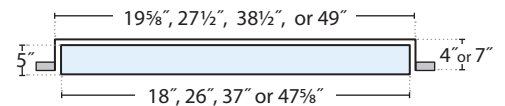

Break the plane for dramatic effect.

Another Prudential Ltg. first, merging our ever-popular P4000 pendant with a hard ceiling trimless flange. The P4000 can be tilted up to 15° for a fun, playful effect or just semi-recessed into the ceiling at different heights — easily adjustable by locking wingnuts.

P4030-LED35-SO-FWA

11889 Delivered Lumens

113 Watts

106 lm/w

LUMEN OUTPUT: Direct (D1)

	LO	MO	SO	HO
18" Im/w	950	1650	1950	2150
	19	33	39	47
2' Im/w	2100	3150	3900	5300
	35	54	67	97
3' Im/w	5800	9100	11889	17700
	56	87	113	177
4' Im/w	9200	11500	18200	28000
	88	110	174	281

CLICK HERE

Lumen output may vary +/- 5% 3500K used for lm/ft estimates above 4000K +2% llf, 3000K -2%, 2700K -4% -10% LLF for 90 CRI (4K, 3500K and 3K)

See LED Details PDF for more info

SERIES	LED COLOR	OUTPUT	SHIELDING	COLOR/FINISH	CEILING TRIM	DISTRIBUTION	CIRCUITING	VOLTAGE	PLENUM DEPTH	CEILING SYSTEMS	DRIVERS	OPTIONS
P4018 18" Dia. (11 lbs)	LED27 2700K (90CRI)	LO Low	FWA Flat White Acrylic Lens	TMW Textured Matte White	YBK Interior Matte Black Matte (Standard)	D1 Direct	SC Single Circuit	UNV (120-277)	SMR7 7" Plenum Semi- Recessed (Standard)	X1 T-Bar (9/16" or 15/16" T-Bar, Armstrong Interlude or slot grid)	ND Non-Dimming	EML Emergency Battery, Low (P4018: 400; P4020: 500; P4030 & P4040: 900 delivered lumens)
P4020 2" Dia (22 lbs)	LED3 3000K	MO Medium	VWA Convex White Acrylic Lens (1" Max drop)	YGW Gloss White (Standard)	TMW Textured Matte White (Recommended for t-bar installs)			347 (Emergency battery requires a Step Down transformer)	SMR4 4" Plenum Semi- Recessed	X7 Hard Ceiling (Hard ceiling mud over flange)	DM10 0-10v, 10% Dimming (Standard)	EMH Emergency Battery, High (NA - 18" & 2"; P4030 & P4040: 1250 delivered lumens)
P4030 3" Dia. (35 lbs)	LED35 3500K	SO Standard		Y_ Premium Color							DM01 0-10v, 1% Dimming	PRUBIN Meticulous Binning and Labeling every LED board within a 2-step MacAdams Ellipse
P4040 4" Dia. (50 lbs)	LED4 4000K	HO High		CC Custom Color	Y_ Premium Color						STEP Step Dimming, 100-50-Off, Osram	SODA 0.1% DALI, EldoLED (Dim to Dark)
	LED3-90 90CRI	PROG Pro- gram- mable Light Output (Specify desired lm or w/ fixture)			Y_ Premium Color						LDE5 5%, Lutron (Ecosystem)	
	LED35-90 90CRI				Y_ Premium Color						LDE1 1%, Lutron (Soft Fade to Black, Ecosystem)	
	LED4-90 90CRI				CC Custom Color						LTE 1% Forward Phase, 2 Wire, Lutron (120V only)	
					Y_ Premium Color						ECO 1% 0-10v, EldoLED	
					CC Custom Color						ECDA 1% DALI, EldoLED	
											SOLO 0.1% 0-10v, EldoLED (Dim to Dark)	
											SODA 0.1% DALI, EldoLED (Dim to Dark)	

Prudential Ltg. reserves the right to change design specifications or materials without notice. Please visit prulite.com for most current data.
© 2014 All rights reserved - All products manufactured at: Prudential Ltg. 1774 E. 21st Street, Los Angeles, CA 90058

Sky Oculus Series

1

02-12-2019