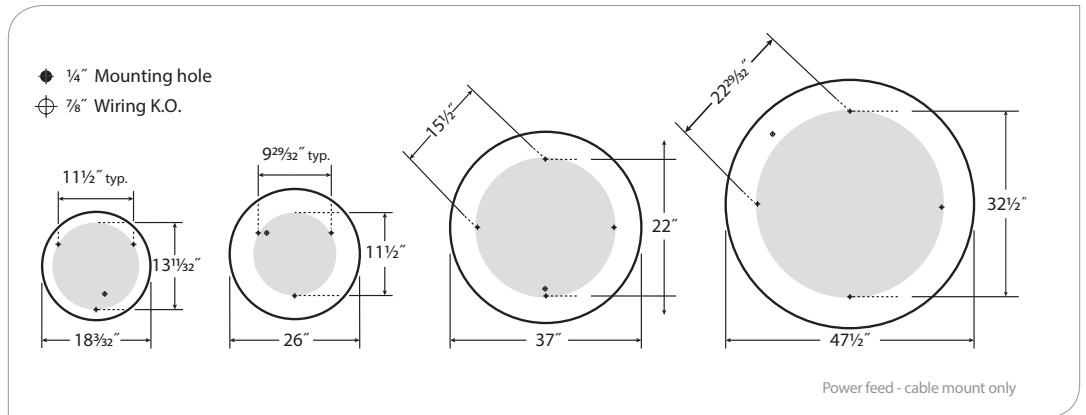

MOUNTING LOCATIONS

Choose from one of our Premium Colors with no set-up fee.

For paint chip samples, please email: info@prulite.com