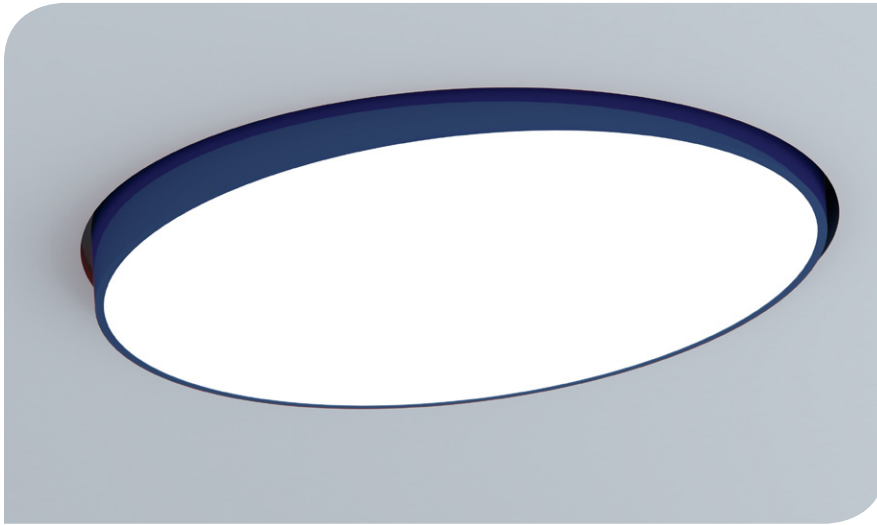

P4000 Sky | Semi-Recessed

PRUDENTIAL LTG.

PRULITE.COM 213.746.0360

Type:

Job:

Break the plane for dramatic effect.

Another Prudential Ltg. first, merging our ever-popular P4000 pendant with a hard ceiling trimless flange. The P4000 can be tilted up to 15° for a fun, playful effect or just semi-recessed into the ceiling at different heights - easily adjustable by locking wingnuts.

P-4020-2BX39W-PRA-YGW

5700 Lamp Lumens
2964 Delivered Lumens
67 Input Watts

52%
EFFICIENCY

SERIES	LAMP ROWS	SHIELDING	COLOR/ FINISH	DISTRIBUTION	CIRCUIT- ING	VOLTAGE	MOUNTING	CEILING SYSTEMS	OPTIONS
P4018 18" dia. (11 lbs)	3Bx18w	WA White Acrylic Lens	TMW Textured Matte White	D1 Direct	SC Single Circuit	UNV (120-277)	SMR7* 7" Plenum Semi- Recessed (Standard)	X7 Hard Ceiling	EML* Emergency Battery, Low (600-700 delivered lumens) EMH* Emergency Battery, High (1100-1400 delivered lumens) 10THD*** Ballast with < 10% Total Harmonic Distortion B__ Specific Ballast (Specify Manufacturer and Catalog Number, Consult factory) BSH Longitudinal Body Sway Hanger (Stem mounting only)
P4020 2" dia. (22 lbs)	1T8U6 2Bx39w 2Bx55w	VVA Convex White Acrylic Lens (1" max drop) (Standard)	YGW Gloss White				SMR4* 4" Plenum Semi- Recessed *Hard ceiling mud over flange		DM** Dimming (Please specify requirements) FH Fixture Fusing (Slow blow) RSE*** Rapid-Start Electronic (Biax only) IBC Insulated Braided Cord *Consult factory for diameters < 4" **T8 only †NA 4018
P4030 3" dia. (35 lbs)	3T8U6 6T5 T5HO	Note: VVA lens recommended for 3" & 4" LED fixtures, lamp imaging may be visible with WA flat lens	Y__ Premium Color						
P4040 4" dia. (50 lbs)	5T8U6 7T5 T5HO		CC Custom Color	Note: Top plate is always Gloss White for optical performance					