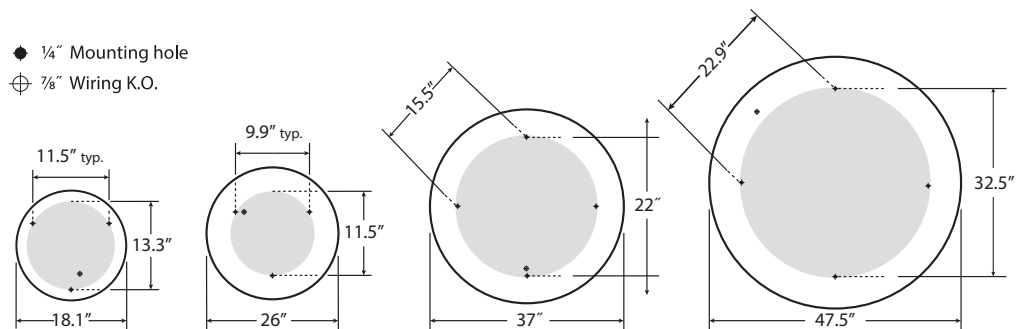

INSTALLATION

- 1/4" Mounting hole
- ⊕ 7/8" Wiring K.O.

Power feed – cable mount only

Choose from one of our Premium Colors with no set-up fee.

For paint chip samples, please e-mail: info@prulite.com