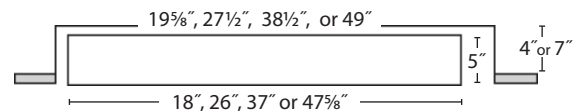

Break the plane for dramatic effect.

Another Prudential Ltg. first, merging our ever-popular P4000 pendant with a hard ceiling trimless flange. The P4000 can be tilted up to 15° for a fun, playful effect or just semi-recessed into the ceiling at different heights - easily adjustable by locking wingnuts.

P-4020-2BX39W-PRA-YGW

5700 Lamp Lumens
2964 Delivered Lumens
67 Input Watts

52%
EFFICIENCY

SERIES	LAMP ROWS	SHIELDING	COLOR/ FINISH	DISTRIBUTION	CIRCUIT- ING	VOLTAGE	MOUNTING	CEILING SYSTEMS	OPTIONS
P4018 18" dia. (11 lbs)	3Bx18w	WA White Acrylic Lens	TMW Textured Matte White	D1 Direct	SC Single Circuit	UNV (120-277)	SMR7* 7" Plenum Semi- Recessed (Standard)	X7 Hard Ceiling	EML* Emergency Battery, Low (600-700 delivered lumens) EMH* Emergency Battery, High (1100-1400 delivered lumens) 10THD*** Ballast with < 10% Total Harmonic Distortion B__ Specific Ballast (Specify Manufacturer and Catalog Number, Consult factory) BSH Longitudinal Body Sway Hanger (Stem mounting only)
P4020 2" dia. (22 lbs)	1T8U6 2Bx39w 2Bx55w	VVA Convex White Acrylic Lens (1" max drop) (Standard)	YGW Gloss White				SMR4* 4" Plenum Semi- Recessed *Hard ceiling mud over flange		DM** Dimming (Please specify requirements) FH Fixture Fusing (Slow blow) RSE*** Rapid-Start Electronic (Biax only) IBC Insulated Braided Cord *Consult factory for diameters < 4" **T8 only †NA 4018
P4030 3" dia. (35 lbs)	3T8U6 6T5 T5HO	Note: VVA lens recommended for 3" & 4" LED fixtures, lamp imaging may be visible with WA flat lens	Y__ Premium Color						
P4040 4" dia. (50 lbs)	5T8U6 7T5 T5HO		CC Custom Color	Note: Top plate is always Gloss White for optical performance