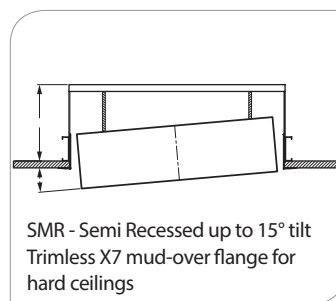

MOUNTING CABLES

P4000 Detail