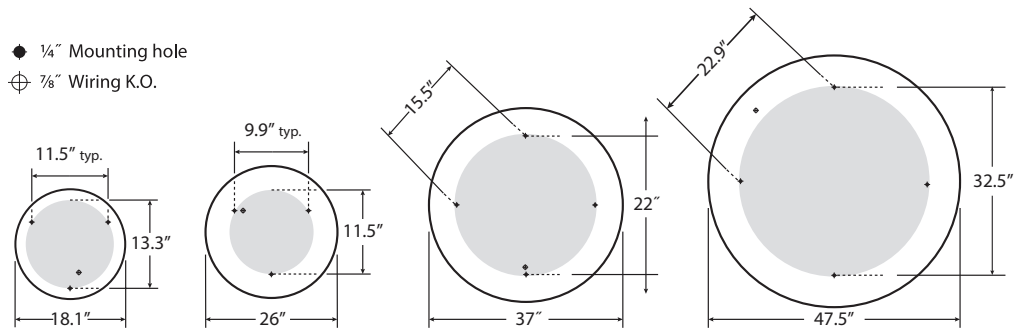

INSTALLATION

- 1/4" Mounting hole
- ⊕ 7/8" Wiring K.O.