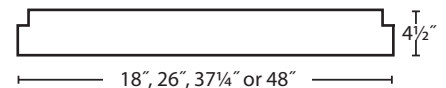

A top-selling classic.

Hand-spun steel housing with a soft radius edge. Often partnered with our P8900 recessed rounds. Compare with our new P4000. Twenty one premium colors (no set-up fee).

P3920-2BX39W-PRA-YGW

5700	Lamp Lumens
2968	Delivered Lumens
67	Input Watts

52%
EFFICIENCY

SERIES	LAMP ROWS	SHIELDING	COLOR/FINISH	DISTRIBUTION	CIRCUITING	VOLTAGE	MOUNTING	CEILING SYSTEMS	OPTIONS	
P3918 18" Dia.	3Bx18w	PRA Prismatic Acrylic Lens	TMW Textured Matte White	D1 Direct	SC Single Circuit	120 277	SUR Surface Mount	X1 T-Bar Exposed	EML* Emergency Battery, Low (600-700 delivered lumens) NOTE: P3918 remote only, all other sizes integral	BSH Longitudinal Body Sway Hanger (Stem-mounting only)
P3920 2" Dia.	1T8U6 2Bx55w	WA White Acrylic Lens (Standard)	YGW Gloss White	D9 Semi-Direct (10% uplight, pendant mount only, NA - LED)	DC Dual Circuit	347 UNV (120-277)	MPCA Monopoint Mounting (For 18" & 2" adj. - 9" min. from fixt. to ceiling, for 3" & 4" fixt. adj. 18" from fixt. to ceiling)	X3 Hard Ceiling	DM† Dimming (Please specify requirements)	
P3930 3" Dia.	3T8U6 6T5 T5HO	VWA Convex White Acrylic (1" max drop)	Y_ Premium Color				CA48", 96" or 144" Aircraft Cable (Adjustable)	X6 Slot Grid	EMH* Emergency Battery, High (1100-1400 delivered lumens) NOTE: P3918 remote only, all other sizes integral	FH Fixture Fusing (Slow blow)
P3940 4" Dia.	5T8U6 7T5 T5HO		CC Custom Color				SSC__ Top-Swivel Stem Mount for Hard Ceilings (Specify length in inches) Note: P3918 SUR or MPCA only		10 THD*** Ballast with <10% Total Harmonic Distortion	RSE*** Rapid-Start Electronic (Biax only) *Consult factory for diameters < 4' **T8 only †NA P3918
									B__ Specific Ballast (Specify manufacturer and catalog number)